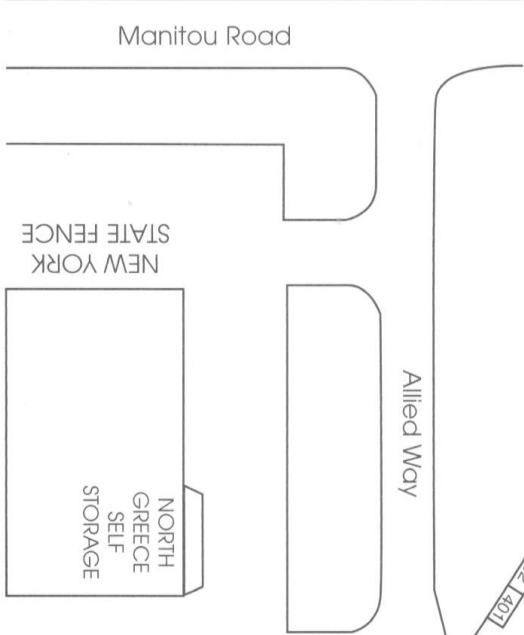

North Greece Self Storage L.L.C.

North Greece Industrial Park
 858 Manitou Road
 One mile North of Latta Road
 (585) 392-3131

Enter Your Unit Number: 0000

1	2	3
4	5	6
7	8	9
*	0	#

REMEMBER!
 To Enter Gate: Enter your unit number followed by # sign
 THEN...
 Enter pass code followed by * (star)
 To Exit gate: Repeat procedure.