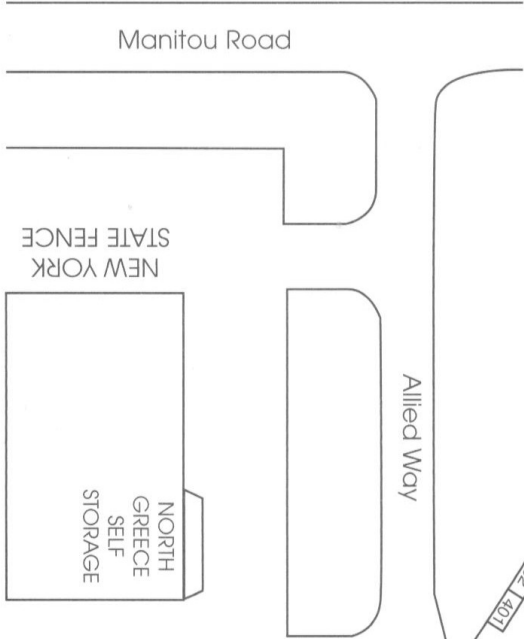

North Greece Self Storage L.L.C.

North Greece Industrial Park
 858 Manitou Road
 One mile North of Latta Road
 (585) 392-3131

Enter Your Unit Number: 0000

1	2	3
4	5	6
7	8	9
*	0	#

REMEMBER!
 To Enter Gate: Enter your unit number followed by # sign
 THEN...
 Enter pass code followed by * (star)
 To Exit gate: Repeat procedure.